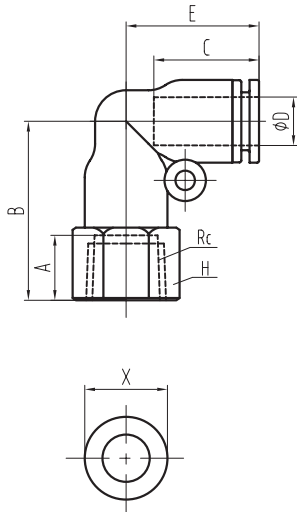

Inch Size – NPT Thread Fitting

EPLF/APLF
Female Elbow

型号/ MODEL	D	Rc	A	C	B	E	H	X
EPLF5/32 - N01	5/32	NPT1/8	8	14.9	23	17.5	9/16	10
EPLF5/32 - N02	5/32	NPT1/4	11	14.9	26	17.5	11/16	10
EPLF1/4 - N01	1/4	NPT1/8	8	15.9	25.2	19.5	9/16	12
EPLF1/4 - N02	1/4	NPT1/4	11	15.9	28.2	19.5	11/16	12
EPLF1/4 - N03	1/4	NPT3/8	12	15.9	29.5	19.5	7/8	12
EPLF1/4 - N04	1/4	NPT1/2	15	15.9	32.7	19.5	1	12
EPLF5/16 - N01	5/16	NPT1/8	8	17.8	27.3	22.5	9/16	14
EPLF5/16 - N02	5/16	NPT1/4	11	17.8	30.3	22.5	11/16	14
EPLF5/16 - N03	5/16	NPT3/8	12	17.8	32	22.5	7/8	14
EPLF5/16 - N04	5/16	NPT1/2	15	17.8	35.3	22.5	1	14
EPLF3/8 - N01	3/8	NPT1/8	8	20.5	27.3	26.9	11/16	17
EPLF3/8 - N02	3/8	NPT1/4	11	20.5	34.3	26.9	11/16	17
EPLF3/8 - N03	3/8	NPT3/8	12	20.5	38.3	26.9	7/8	17
EPLF3/8 - N04	3/8	NPT1/2	15	20.5	39.8	26.9	1	17
EPLF1/2 - N02	1/2	NPT1/4	11	22.6	37.5	29.3	7/8	20
EPLF1/2 - N03	1/2	NPT3/8	12	22.6	38.5	29.3	7/8	20
EPLF1/2 - N04	1/2	NPT1/2	15	22.6	42	29.3	1	20